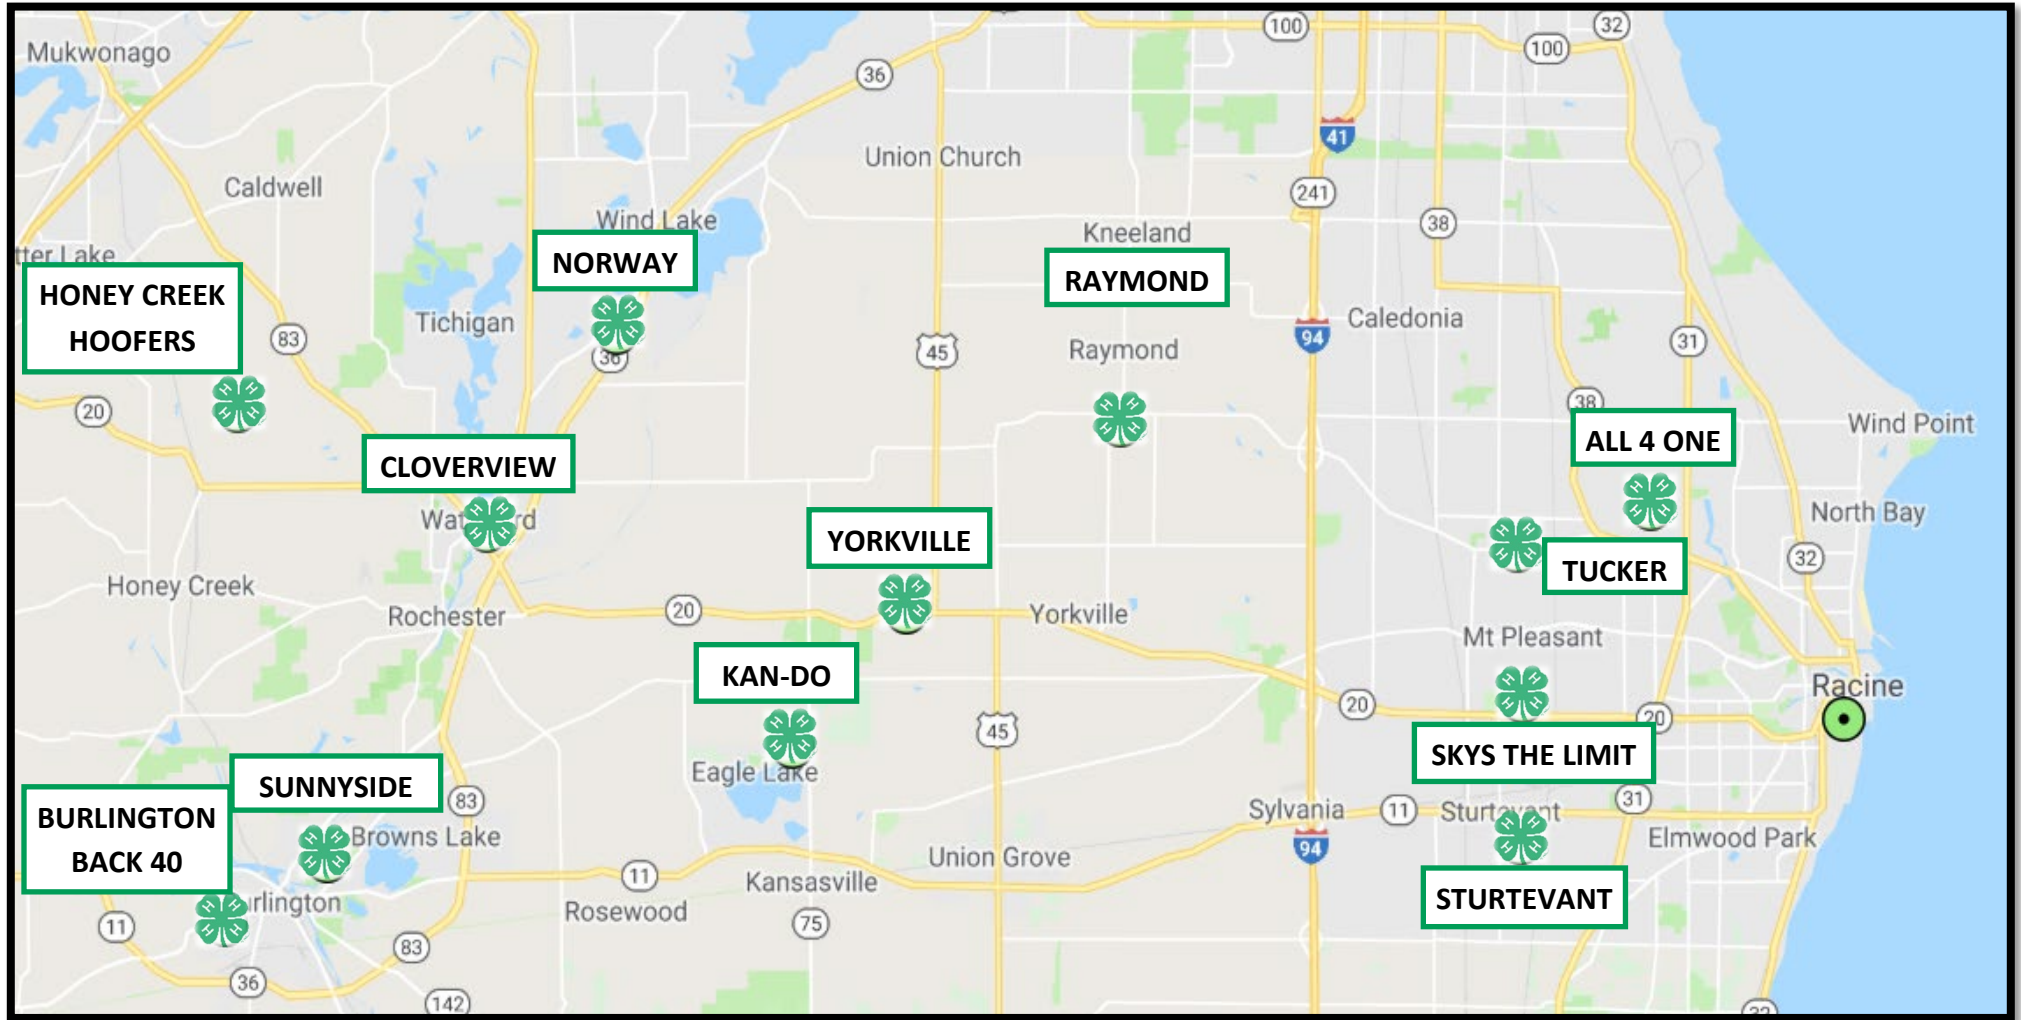

Racine County 4-H Club Locations

Extension
UNIVERSITY OF WISCONSIN-MADISON